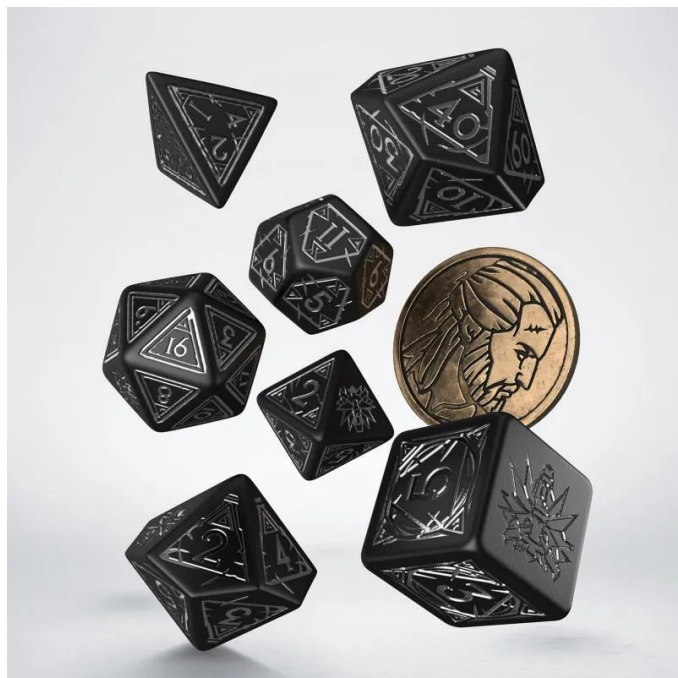

Item no.: 352914

SWGE04 - Witcher Dice Set: Geralt - The Silver Sword

from **25,16 EUR**

Item no.: 352914
 shipping weight: 0.10 kg
 Manufacturer: Q-Workshop

Product Description

Witcher Dice Set: Geralt - The Silver Sword

A blade for killing monsters. Inspired by The Witcher franchise, this dice set is dedicated to Geralt of Rivia — who wields a silver sword meant to slay certain monsters. The set contains 8 pieces; 7 polyhedral dice, and a metal coin with Geralt's depiction, acting as a D2. Each die is painted black with silver engravings. The highest value faces and coin reverse display the Wolf School symbol.

It is common knowledge that witchers, whose profession is to kill monsters, always carry two swords. One of them is made of steel, while the other of silver. Many monsters are impervious to the former but show great vulnerability to the latter, which makes the silver sword a very precious tool indeed for any professional monster slayer, including the famed Geralt of Rivia.

This is who this special dice set in a black and silver color theme is dedicated to, carrying a clear font of digits, witcher sign engravings, and the Wolf School symbol decorating the highest dice faces. The coin featured in the set also shows this symbol on the reverse, while the obverse is adorned by the side-profile of Geralt's grizzled face.