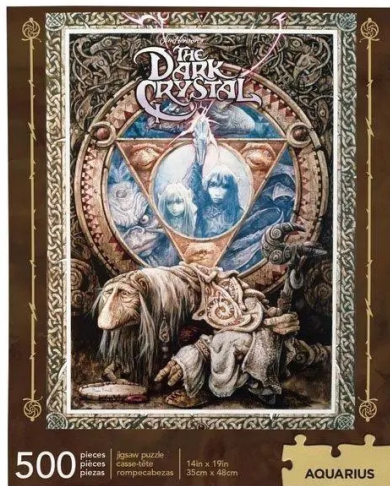

Item no.: 366703

The Dark Crystal Puzzle Movie (500 pieces)

from **11,15 EUR**

Item no.: 366703

shipping weight: 0.40 kg

Manufacturer: Aquarius Entertainment

Product Description

Puzzles The Dark Crystal

Features:

- Officially licensed puzzle
- 500 pieces
- Dimensions: 35 x 48 cm
- 500 parts
- Dimensions: 35 x 48 cm

Specifications

Scan this QR code to
view the product
All details, up-to-date
prices and availability