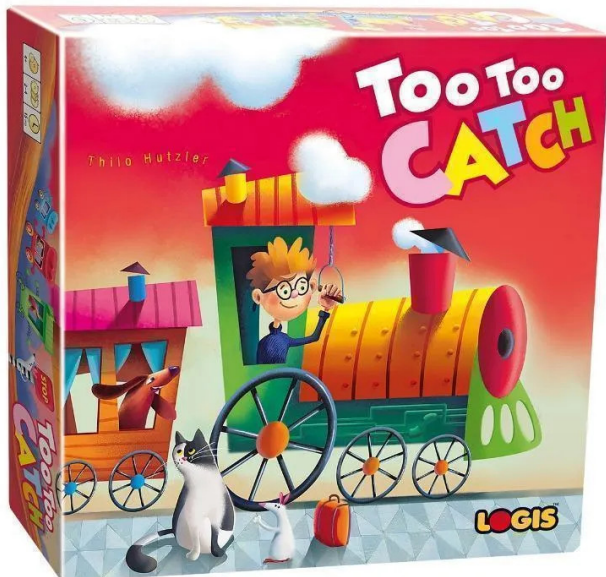

Item no.: 337805

LGI59039 - Too-Too Catch, Dice Game, for 2-5 Players, from 4 Years

from 11,11 EUR

Item no.: 337805
shipping weight: 0.60 kg
Manufacturer: LOGIS

Product Description

Too-Too Catch, Dice Game, for 2-5 Players, from 4 Years

The players throw both color dice and place wagons against the locomotives, so that the trains become longer and longer. As soon as a color combination appears that appears in one of the trains, the wild ride starts right away. Whoever recognizes the combination first is allowed to grab the locomotive cube and throw the dice. If the locomotive appears, you have won the carriages and the train starts moving.

The children learn to assign colors correctly. It is also about recognizing color combinations quickly and being the first to react. Whoever has collected the most wagons is the winner!

Attention! Not suitable for children under 36 months. Legal age: 4