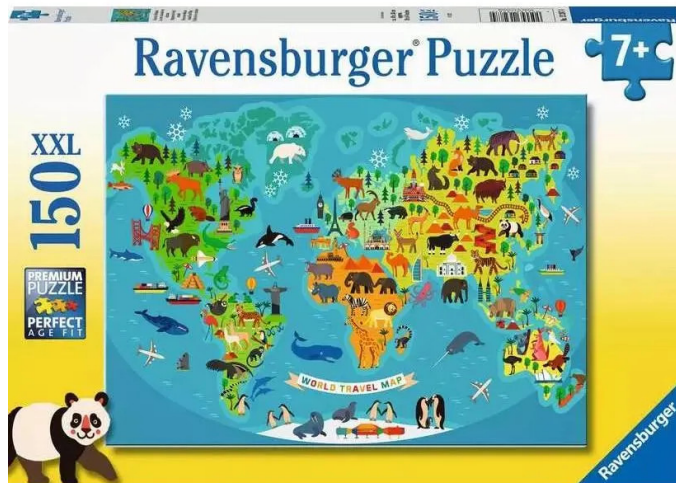

Item no.: 404695

Animal world map

from **9,31 EUR**

Item no.: 404695
shipping weight: 0.20 kg
Manufacturer: Ravensburger AG

Product Description

Age-appropriate puzzle fun in XXL format: A dive into colourful underwater worlds, a journey through time to the land of dinosaurs, a discovery tour to the home of tigers, elephants & co, or a magical adventure in unicorn country - puzzle piece by puzzle piece, children can immerse themselves in fantastic worlds and be amazed! Our jigsaw puzzles are made to an excellent standard using materials from sustainable forestry. Educationally valuable and lots of learning fun. Search for pieces, put them together and enjoy the ever-growing picture - puzzling is when one success follows another. That's why children love to put the puzzle pieces together again and again to create their favourite motifs. But jigsaw puzzles offer more than just fun: chosen with the right level of difficulty, they allow children of all ages to grow with the challenges, increase their patience and strengthen their self-confidence. The large selection of Ravensburger children's puzzles with the most popular motifs, from 2 pieces to 300 pieces, is guaranteed to have the right puzzle for every child. The selection of motifs and the high quality of our children's puzzles are very important to us. That is why the safety of all materials is confirmed by an independent institute. For more than 100 years, we have been developing puzzles the way children love them: age-appropriate in terms of motif, number of pieces and size. Details- Item number: 13287 - EAN: 4005556132874 WarningsNo warnings required.