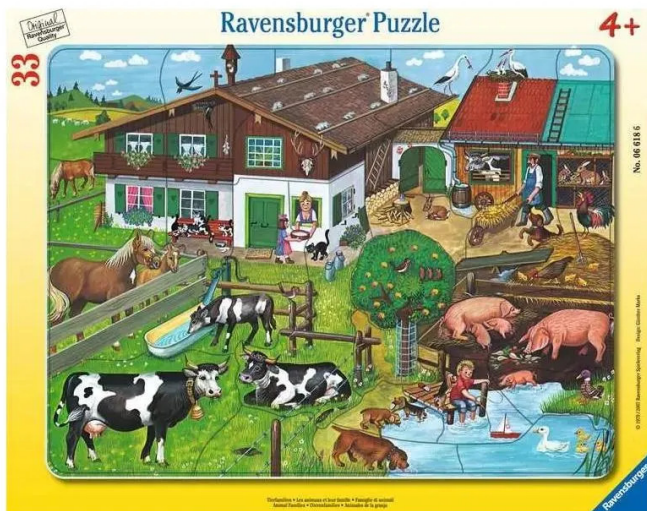

Item no.: 404682

Animal families

from **6,07 EUR**

Item no.: 404682
 shipping weight: 0.20 kg
 Manufacturer: Ravensburger AG

Product Description

Where does this corner belong? Do these puzzle pieces fit together? Due to the number and size of their pieces, frame puzzles are ideal for puzzle beginners aged 3 and over. The puzzle frame with the contour lines of the puzzle pieces makes it easier to place them correctly and also serves as a practical puzzle base, even when travelling. Sturdy cardboard pieces guarantee the longevity of the toy. Ravensburger frame puzzles are available with 15 or 30-48 pieces and colourful motifs. Everything in a frame - age-appropriate puzzle fun with a base. Doing puzzles is a fun and playful way for children to train their perception, short-term memory and logical thinking. They also improve their hand-eye coordination and patience. Puzzles with the right level of difficulty allow children to grow with the challenge, strengthen their self-confidence and, above all, are a lot of fun. In the large selection of Ravensburger children's puzzles with the most popular motifs, from 2 pieces to 300 pieces, there is guaranteed to be the right puzzle for every child. The safety of all materials used is confirmed by an independent institute. For more than 100 years, we have been developing puzzles the way children love them: age-appropriate in terms of motif, number of pieces and size. Details- Item number: 06618 - EAN: 4005556066186 WarningsCaution. Not suitable for children under 36 months. Small parts. Choking hazard.