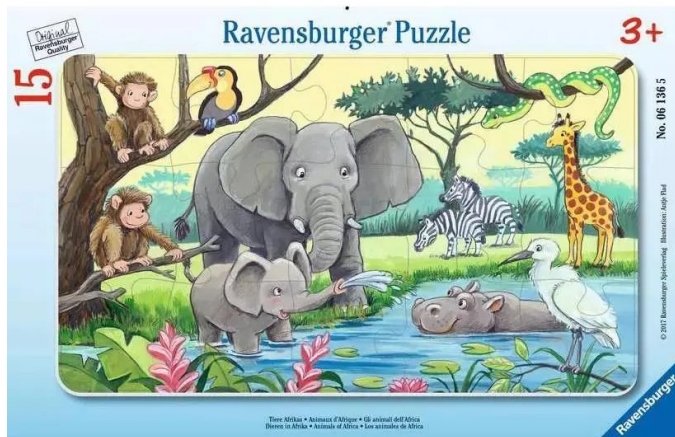

Item no.: 404680

Animals of Africa

from **4,38 EUR**

Item no.: 404680
 shipping weight: 0.20 kg
 Manufacturer: Ravensburger AG

Product Description

Where does this corner belong? Do these puzzle pieces fit together? Due to the number and size of their pieces, frame puzzles are ideal for puzzle beginners aged 3 and over. The puzzle frame with the contour lines of the puzzle pieces makes it easier to place them correctly and also serves as a practical puzzle base, even when travelling. Sturdy cardboard pieces guarantee the longevity of the toy. Ravensburger frame puzzles are available with 15 or 30-48 pieces and colourful motifs. Everything in a frame - age-appropriate puzzle fun with a base. Doing puzzles is a fun and playful way for children to train their perception, short-term memory and logical thinking. They also improve their hand-eye coordination and patience. Puzzles with the right level of difficulty allow children to grow with the challenge, strengthen their self-confidence and, above all, are a lot of fun. In the large selection of Ravensburger children's puzzles with the most popular motifs, from 2 pieces to 300 pieces, there is guaranteed to be the right puzzle for every child. The safety of all materials used has been confirmed by an independent institute. For more than 100 years, we have been developing puzzles the way children love them: age-appropriate in terms of motif, number of pieces and size. Details- Item number: 06136 - EAN: 4005556061365 WarningsNo warnings required.