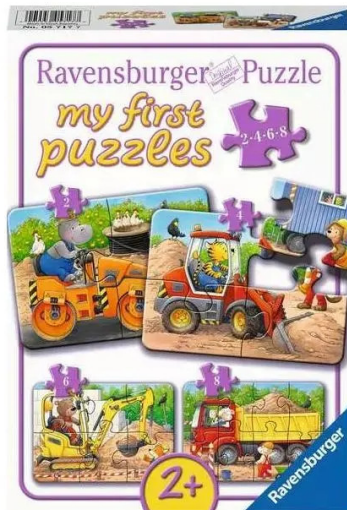

Item no.: 404679

Animals on the construction site

from **8,50 EUR**

Item no.: 404679
 shipping weight: 0.30 kg
 Manufacturer: Ravensburger AG

Product Description

Solve a whole puzzle on your own! Even the youngest children can do this with the my first puzzles with an increasing number of pieces from two to eight. With their small, increasing number of pieces and large puzzle pieces, my first puzzles with two to eight pieces are ideal for small children. With the right puzzle for their individual stage of development, toddlers understand their environment in a playful and enjoyable way and grow with the challenges. Puzzle fun with increasing challenges for children aged 2 and over! Putting together the lovingly illustrated motifs can be quite a challenge at first, but with a little practice, the six or eight piece puzzle will soon be a success. Doing the puzzles playfully trains children's spatial thinking, patience and hand-eye coordination and is also great fun. The age-appropriate jigsaw puzzles from Ravensburger show pictures from children's everyday lives that will inspire the little ones. By the way, if your child also likes to explore everything with their mouth: the safety of all the materials used has been confirmed by an independent institute. For more than 100 years, we have been developing puzzles the way children love them: age-appropriate in terms of motif, number of pieces and size. Details- Item number: 05717 - EAN: 4005556057177 WarningsNo warnings required.