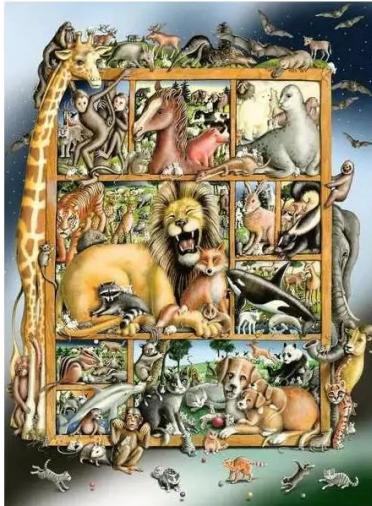

Item no.: 404735

Animals on the shelf

from **9,31 EUR**

Item no.: 404735
shipping weight: 0.30 kg
Manufacturer: Ravensburger AG

Product Description

Age-appropriate puzzle fun in XXL format: A dive into colourful underwater worlds, a journey back in time to the land of dinosaurs, a discovery tour to the home of tigers, elephants & co, or a magical adventure in unicorn country - puzzle piece by puzzle piece, children can immerse themselves in fantastic worlds and be amazed! Our jigsaw puzzles are made to an excellent standard using materials from sustainable forestry. Educationally valuable and lots of learning fun. Search for pieces, put them together and enjoy the ever-growing picture - puzzling is when one success follows another. That's why children love to put the puzzle pieces together again and again to create their favourite motifs. But jigsaw puzzles offer more than just fun: chosen with the right difficulty, they allow children of all ages to grow with the challenges, increase their patience and strengthen their self-confidence. The large selection of Ravensburger children's puzzles with the most popular motifs, from 2 pieces to 300 pieces, is guaranteed to have the right puzzle for every child. The selection of motifs and the high quality of our children's puzzles are very important to us. That is why the safety of all materials is confirmed by an independent institute. For more than 100 years, we have been developing puzzles the way children love them: age-appropriate in terms of motif, number of pieces and size. Details- Item number: 12000862 - EAN: 4005555008620 WarningsNo warnings required.