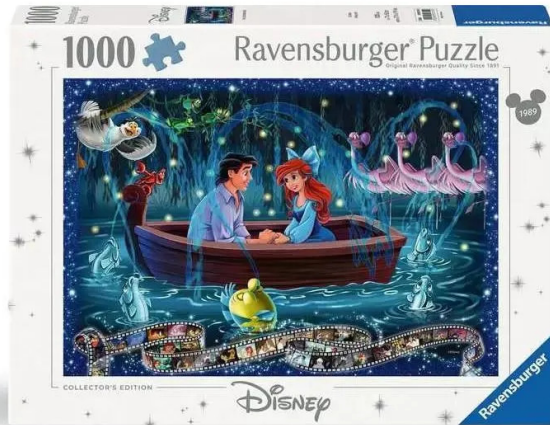

Item no.: 402044

## Ariel

from **11,74 EUR**

Item no.: 402044  
shipping weight: 0.30 kg  
Manufacturer: Ravensburger AG

### Product Description

The Disney Collector's Edition is a lovingly designed collector's edition that brings together all the famous Disney classics: Aladdin, Ariel, Cinderella, The Jungle Book, The Lion King, Susi and the Tramp and many, many more. Each puzzle is like a little journey into the wonderfully magical world of Disney, which has lost none of its magic to this day. Because their great stories of love, friendship and heroism are absolutely timeless and bring back fond memories. Ravensburger puzzles mean puzzle fun in premium quality. They are backed by decades of experience in puzzle production and high quality standards for materials, motifs and design. For example, the characteristic puzzle pieces are produced using punching tools that are still manufactured with the utmost watchmaking precision in Ravensburg in Upper Swabia. This passion for quality, attention to detail and a huge selection of motifs make Ravensburger puzzles so unique and guarantee an unforgettable puzzle experience. From beginners to professionals: every puzzle lover will find the perfect puzzle here! Details- Item number: 12000319 - EAN: 4005555003199 Warnings No warnings required.