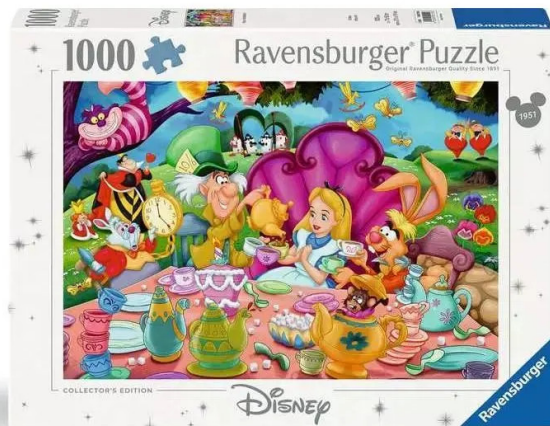

Item no.: 402041

Alice in Wonderland

from **11,74 EUR**

Item no.: 402041
shipping weight: 0.30 kg
Manufacturer: Ravensburger AG

Product Description

The Disney Collector's Edition is a lovingly designed collector's edition that brings together all the famous Disney classics: Aladdin, Ariel, Cinderella, The Jungle Book, The Lion King, Susi and the Tramp and many, many more. Each puzzle is like a little journey into the wonderfully magical world of Disney, which has lost none of its magic to this day. Because their great stories of love, friendship and heroism are absolutely timeless and bring back fond memories. Ravensburger jigsaw puzzles mean puzzle fun in premium quality. They are backed by decades of experience in puzzle production and high quality standards for materials, motifs and design. For example, the characteristic puzzle pieces are produced using punching tools that are still manufactured with the utmost watchmaking precision in Ravensburg in Upper Swabia. This passion for quality, attention to detail and a huge selection of motifs make Ravensburger puzzles so unique and guarantee an unforgettable puzzle experience. From beginners to professionals: every puzzle lover will find the perfect puzzle here! Details- Item number: 12000109 - EAN: 4005555001096 WarningsNo warnings required.