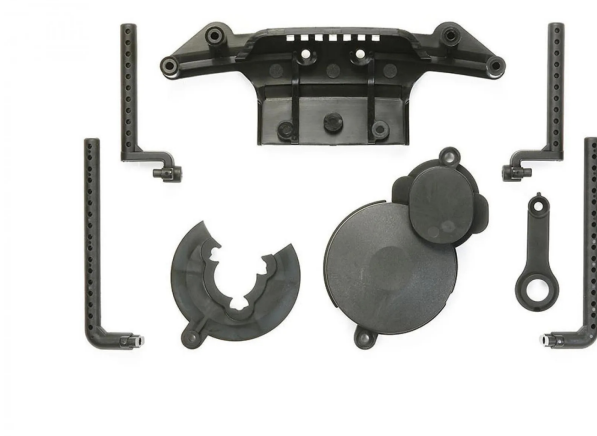

Item no.: 390616

1:10 RC Blitzer Beetle 2WD

from **181,57 EUR**

Item no.: 390616
shipping weight: 0.10 kg
Manufacturer: TAMIYA

Product Description

Item no.: 300051502 Item no.: XV-01 B-Parts (bumper) 1x B-Parts (8 pcs.) Attention! Not suitable for children under 14 years. Product details- for FF-04 EVO chassis, XV-01 chassis, XV-01 PRO chassis, XV-01T chassis