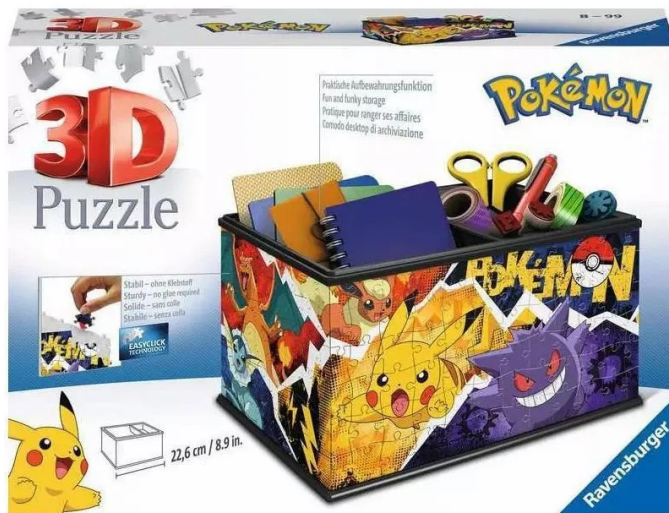

Item no.: 402125

Storage box - Pokmon

from **22,93 EUR**

Item no.: 402125
 shipping weight: 0.50 kg
 Manufacturer: Ravensburger AG

Product Description

Description 3D puzzle fun with a real WOW effect! A must-have for all Pokémon fans who love puzzles and are looking for space for their Krims stuff! This box in Pokémon design is the eye-catcher in every child's room and offers space for real treasures. The chest consists of 216 individually shaped puzzle pieces and is great fun to assemble. Piece by piece, the spacious storage box takes shape and you can dive into the boundless world of Pokémon. If you get confused, you can quickly get back on track with a glance at the illustrated assembly instructions. The sturdy 3D puzzle pieces are partially foldable and numbered for easier assembly. Puzzle time will fly by and the box will soon be an eye-catcher in your room. A playful concentration exercise for beginners and puzzle pros alike - thanks to the plastic accessories, the storage box is absolutely sturdy and really spacious. A box for the important things in life and true fans of Pokémon! Details- Item number: 11546 - EAN: 4005556115464 Warnings No warnings required.