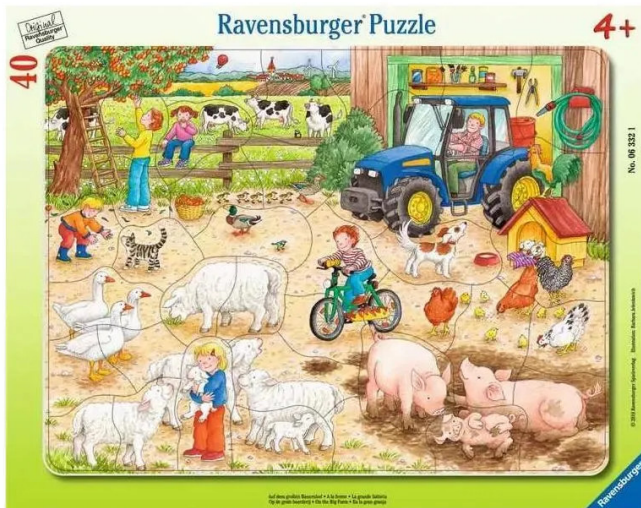

Item no.: 402107

On the large farm

from **6,07 EUR**

Item no.: 402107
 shipping weight: 0.20 kg
 Manufacturer: Ravensburger AG

Product Description

Where does this corner belong? Do these puzzle pieces fit together? Due to the number and size of their pieces, frame puzzles are ideal for puzzle beginners aged 3 and over. The puzzle frame with the contour lines of the puzzle pieces makes it easier to place them correctly and also serves as a practical puzzle base, even when travelling. Sturdy cardboard pieces guarantee the longevity of the toy. Ravensburger frame puzzles are available with 15 or 30-48 pieces and colourful motifs. Everything in a frame - age-appropriate puzzle fun with a base. Doing puzzles is a fun and playful way for children to train their perception, short-term memory and logical thinking. They also improve their hand-eye coordination and patience. Puzzles with the right level of difficulty allow children to grow with the challenge, strengthen their self-confidence and, above all, are a lot of fun. In the large selection of Ravensburger children's puzzles with the most popular motifs, from 2 pieces to 300 pieces, there is guaranteed to be the right puzzle for every child. The safety of all materials used is confirmed by an independent institute. For more than 100 years, we have been developing puzzles the way children love them: age-appropriate in terms of motif, number of pieces and size. Details- Item number: 06332 - EAN: 4005556063321 Warnings No warnings required.