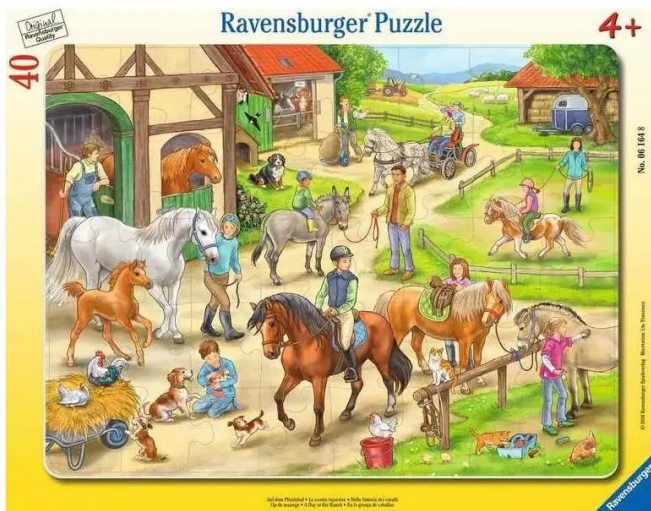

Item no.: 402106

At the horse farm

from **6,07 EUR**

Item no.: 402106
 shipping weight: 0.20 kg
 Manufacturer: Ravensburger AG

Product Description

Where does this corner belong? Do these puzzle pieces fit together? Due to the number and size of their pieces, frame puzzles are ideal for puzzle beginners aged 3 and over. The puzzle frame with the contour lines of the puzzle pieces makes it easier to place them correctly and also serves as a practical puzzle base, even when travelling. Sturdy cardboard pieces guarantee the longevity of the toy. Ravensburger frame puzzles are available with 15 or 30-48 pieces and colourful motifs. Everything in a frame - age-appropriate puzzle fun with a base. Doing puzzles is a fun and playful way for children to train their perception, short-term memory and logical thinking. They also improve their hand-eye coordination and patience. Puzzles with the right level of difficulty allow children to grow with the challenge, strengthen their self-confidence and, above all, are a lot of fun. In the large selection of Ravensburger children's puzzles with the most popular motifs, from 2 pieces to 300 pieces, there is guaranteed to be the right puzzle for every child. The safety of all materials used is confirmed by an independent institute. For more than 100 years, we have been developing puzzles the way children love them: age-appropriate in terms of motif, number of pieces and size. Details- Item number: 06164 - EAN: 4005556061648 Warnings No warnings required.