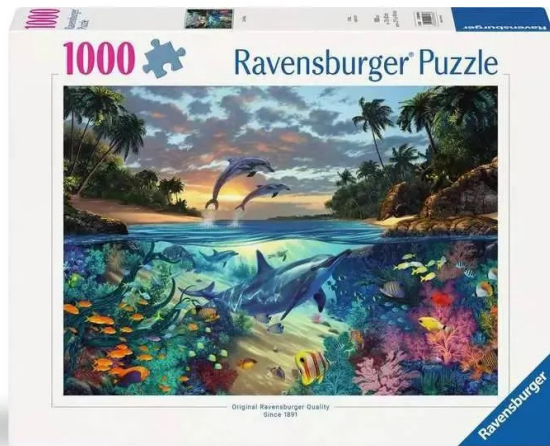

Item no.: 403644

Coral Bay

from **11,74 EUR**

Item no.: 403644
shipping weight: 0.50 kg
Manufacturer: Ravensburger AG

Product Description

Ravensburger puzzles mean puzzle fun in premium quality. For beginners, advanced or professionals - there is the right number of pieces and the right motif for every puzzle lover. Puzzle pieces, characteristic and unique thanks to hand-made punching tools, decades of experience in puzzle production and high quality standards make the hearts of puzzlers beat faster and experience how one fits the other. Passion is lived here. For beginners who feel comfortable with a small number of pieces, for advanced puzzlers who prefer a medium challenge and, of course, for absolute professionals who do not shy away from 40,320 pieces. Thanks to the enormous variety of motifs in the Ravensburger puzzle programme, nothing stands in the way of an unforgettable puzzle experience. The uniqueness of the characteristic puzzle pieces is achieved by handmade punching tools, which are manufactured with the utmost watchmaking precision in Ravensburg in Upper Swabia. Decades of experience in puzzle production, the high quality standards of material, motif and design make the hearts of puzzlers beat faster and experience how one fits the other. This is Ravensburger's passion for quality. Details- Item number: 12000646 - EAN: 4005555006466 WarningsNo warnings required.