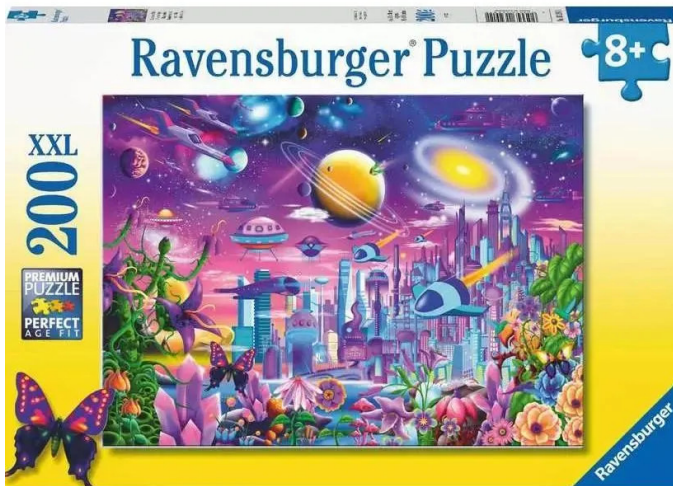

Item no.: 403582

Cosmic city

from **9,31 EUR**

Item no.: 403582
shipping weight: 0.50 kg
Manufacturer: Ravensburger AG

Product Description

Age-appropriate puzzle fun in XXL format: A dive into colourful underwater worlds, a journey back in time to the land of dinosaurs, a discovery tour to the home of tigers, elephants & co, or a magical adventure in unicorn land - puzzle piece by puzzle piece, children can immerse themselves in fantastic worlds and be amazed! Our jigsaw puzzles are made to an excellent standard using materials from sustainable forestry. Educationally valuable and lots of learning fun. Search for pieces, put them together and enjoy the ever-growing picture - puzzling is when one success follows another. That's why children love to put the puzzle pieces together again and again to create their favourite motifs. But jigsaw puzzles offer more than just fun: chosen with the right difficulty, they allow children of all ages to grow with the challenges, increase their patience and strengthen their self-confidence. The large selection of Ravensburger children's puzzles with the most popular motifs, from 2 pieces to 300 pieces, is guaranteed to have the right puzzle for every child. The selection of motifs and the high quality of our children's puzzles are very important to us. That is why the safety of all materials is confirmed by an independent institute. For more than 100 years, we have been developing puzzles the way children love them: age-appropriate in terms of motif, number of pieces and size. Details- Item number: 13291 - EAN: 4005556132911 WarningsNo warnings required.