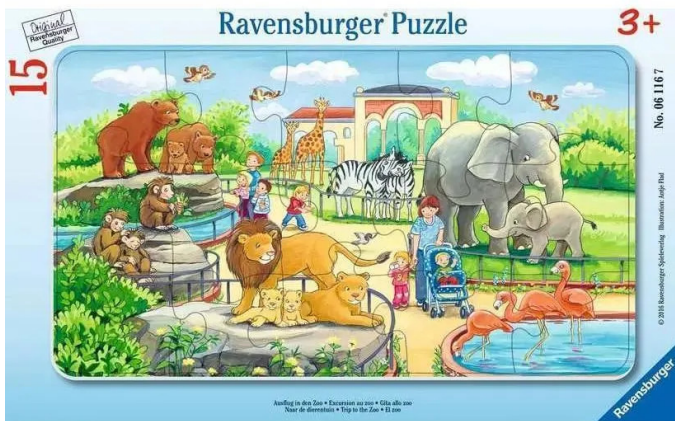

Item no.: 402104

Trip to the zoo

from **4,38 EUR**

Item no.: 402104
 shipping weight: 0.50 kg
 Manufacturer: Ravensburger AG

Product Description

Where does this corner belong? Do these puzzle pieces fit together? Due to the number and size of their pieces, frame puzzles are ideal for puzzle beginners aged 3 and over. The puzzle frame with the contour lines of the puzzle pieces makes it easier to place them correctly and also serves as a practical puzzle base, even when travelling. Sturdy cardboard pieces guarantee the longevity of the toy. Ravensburger frame puzzles are available with 15 or 30-48 pieces and colourful motifs. Everything in a frame - age-appropriate puzzle fun with a base. Doing puzzles is a fun and playful way for children to train their perception, short-term memory and logical thinking. They also improve their hand-eye coordination and patience. Puzzles with the right level of difficulty allow children to grow with the challenge, strengthen their self-confidence and, above all, are a lot of fun. In the large selection of Ravensburger children's puzzles with the most popular motifs, from 2 pieces to 300 pieces, there is guaranteed to be the right puzzle for every child. The safety of all materials used is confirmed by an independent institute. For more than 100 years, we have been developing puzzles the way children love them: age-appropriate in terms of motif, number of pieces and size. Details- Item number: 06116 - EAN: 4005556061167 Warnings No warnings required.