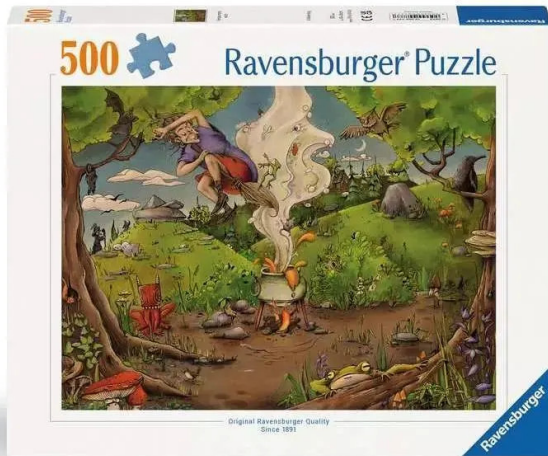

Item no.: 402179

With the forest witch

from **8,77 EUR**

Item no.: 402179
shipping weight: 0.50 kg
Manufacturer: Ravensburger AG

Product Description

Ravensburger puzzles mean puzzle fun in premium quality. For beginners, advanced or professionals - there is the right number of pieces and the right motif for every puzzle lover. Puzzle pieces, characteristic and unique thanks to hand-made punching tools, decades of experience in puzzle production and high quality standards make the hearts of puzzlers beat faster and experience how one fits the other. Passion is lived here. For beginners who feel comfortable with a small number of pieces, for advanced puzzlers who prefer a medium challenge and, of course, for absolute professionals who do not shy away from 40,320 pieces. Thanks to the enormous variety of motifs in the Ravensburger puzzle programme, nothing stands in the way of an unforgettable puzzle experience. The uniqueness of the characteristic puzzle pieces is achieved by handmade punching tools, which are manufactured with the utmost watchmaking precision in Ravensburg in Upper Swabia. Decades of experience in puzzle production, the high quality standards of material, motif and design make the hearts of puzzlers beat faster and experience how one fits the other. This is Ravensburger's passion for quality. Details- Item number: 12000777 - EAN: 4005555007777 Warnings No warnings required.