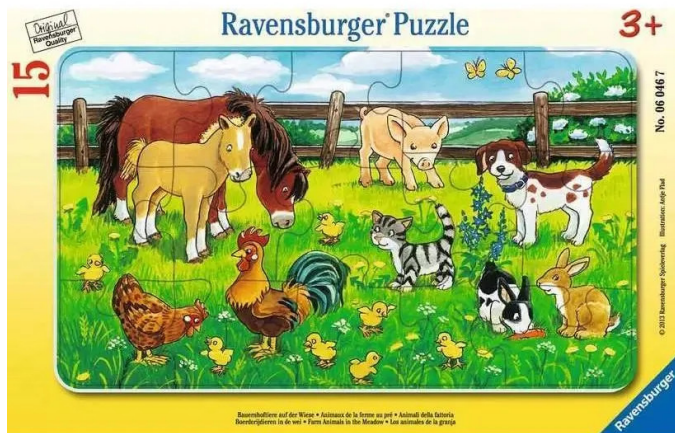

Item no.: 402103

Farm animals in the meadow

from **4,38 EUR**

Item no.: 402103
 shipping weight: 0.50 kg
 Manufacturer: Ravensburger AG

Product Description

Where does this corner belong? Do these puzzle pieces fit together? Due to the number and size of their pieces, frame puzzles are ideal for puzzle beginners aged 3 and over. The puzzle frame with the contour lines of the puzzle pieces makes it easier to place them correctly and also serves as a practical puzzle base, even when travelling. Sturdy cardboard pieces guarantee the longevity of the toy. Ravensburger frame puzzles are available with 15 or 30-48 pieces and colourful motifs. Everything in a frame - age-appropriate puzzle fun with a base. Doing puzzles is a fun and playful way for children to train their perception, short-term memory and logical thinking. They also improve their hand-eye coordination and patience. Puzzles with the right level of difficulty allow children to grow with the challenge, strengthen their self-confidence and, above all, are a lot of fun. In the large selection of Ravensburger children's puzzles with the most popular motifs, from 2 pieces to 300 pieces, there is guaranteed to be the right puzzle for every child. The safety of all materials used is confirmed by an independent institute. For more than 100 years, we have been developing puzzles the way children love them: age-appropriate in terms of motif, number of pieces and size. Details- Item number: 06046 - EAN: 4005556060467 Warnings No warnings required.