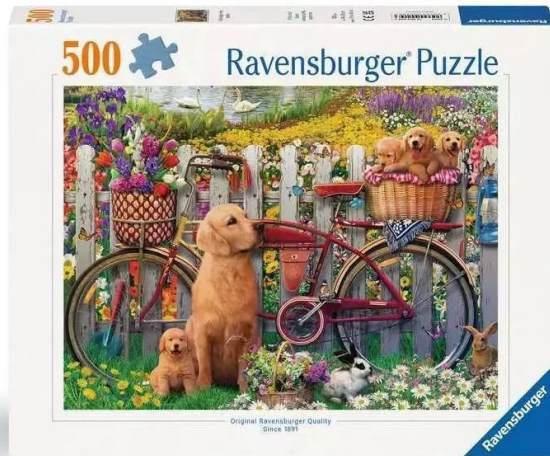

Item no.: 402164

Excursion into the countryside

from **8,77 EUR**

Item no.: 402164
shipping weight: 0.50 kg
Manufacturer: Ravensburger AG

Product Description

Ravensburger puzzles mean puzzle fun in premium quality. For beginners, advanced or professionals - there is the right number of pieces and the right motif for every puzzle lover. Puzzle pieces, characteristic and unique thanks to hand-made punching tools. Decades of experience in puzzle production and high quality standards make the hearts of puzzlers beat faster and let them experience how one fits the other. This is where passion is lived. Ravensburger Puzzles means puzzle fun in premium quality. For beginners who feel comfortable with a small number of pieces, for advanced puzzlers who prefer a medium challenge and, of course, for absolute professionals who don't shy away from 40,320 pieces. Thanks to the enormous variety of motifs in the Ravensburger puzzle programme, nothing stands in the way of an unforgettable puzzle experience. The uniqueness of the characteristic puzzle pieces is achieved by handmade punching tools, which are manufactured with the utmost watchmaking precision in Ravensburg in Upper Swabia. Decades of experience in puzzle production, the high quality standards of material, motif and design make the hearts of puzzlers beat faster and allow them to experience how one fits the other. This is Ravensburger's passion for quality. Details- Item number: 12000209 - EAN: 4005555002093 Warnings No warnings required. Caution. This is not a toy.