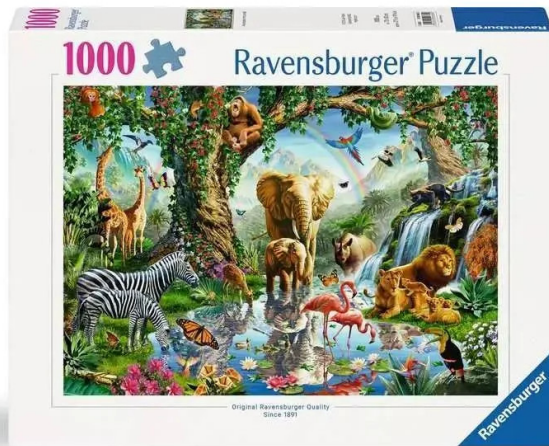

Item no.: 402051

Adventure in the jungle

from 11,74 EUR

Item no.: 402051
shipping weight: 0.50 kg
Manufacturer: Ravensburger AG

Product Description

Ravensburger puzzles mean puzzle fun in premium quality. For beginners, advanced or professionals - there is the right number of pieces and the right motif for every puzzle lover. Puzzle pieces, characteristic and unique thanks to hand-made punching tools. Decades of experience in puzzle production and high quality standards make the hearts of puzzlers beat faster and let them experience how one fits the other. This is where passion is lived. Ravensburger Puzzles means puzzle fun in premium quality. For beginners who feel comfortable with a small number of pieces, for advanced puzzlers who prefer a medium challenge and, of course, for absolute professionals who don't shy away from 40,320 pieces. Thanks to the enormous variety of motifs in the Ravensburger puzzle programme, nothing stands in the way of an unforgettable puzzle experience. The uniqueness of the characteristic puzzle pieces is achieved by handmade punching tools, which are manufactured with the utmost watchmaking precision in Ravensburg in Upper Swabia. Decades of experience in puzzle production, the high quality standards of material, motif and design make the hearts of puzzlers beat faster and allow them to experience how one fits the other. This is Ravensburger's passion for quality. Details- Item number: 12000682 - EAN: 4005555006824 WarningsNo warnings required.