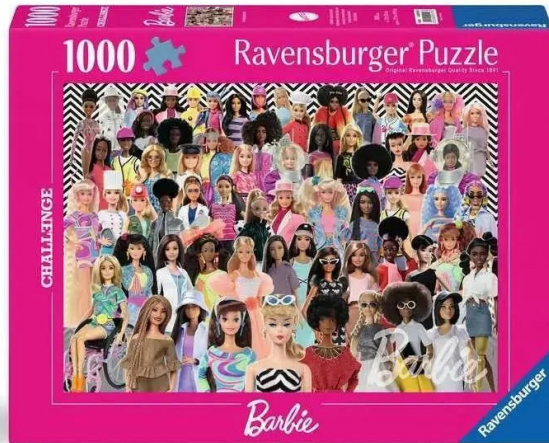

Item no.: 402176

Barbie

from **11,74 EUR**

Item no.: 402176
shipping weight: 0.50 kg
Manufacturer: Ravensburger AG

Product Description

Challenge puzzles from Ravensburger are a must for all puzzle fans looking for a real challenge: Mouldy motifs in 1000 pieces put concentration, endurance and dexterity to the test and are also great fun! Whether with Darth Vader and the clone warriors from Star Wars, Pikachu & Co. or small-scale hidden object pictures made of buttons or glitter - these challenges are the perfect workout for all brain joggers and professional inventors! Ravensburger puzzles mean puzzle fun in premium quality. They are backed by decades of experience in puzzle production and high quality standards for materials, motifs and design. For example, the characteristic puzzle pieces are produced using punching tools that are still manufactured with the utmost watchmaking precision in Ravensburg in Upper Swabia. This passion for quality, attention to detail and a huge selection of motifs make Ravensburger puzzles so unique and guarantee an unforgettable puzzle experience. From beginners to professionals: every puzzle lover will find the perfect puzzle here! Details-Item number: 12000593 - EAN: 4005555005933 WarningsNo warnings required.