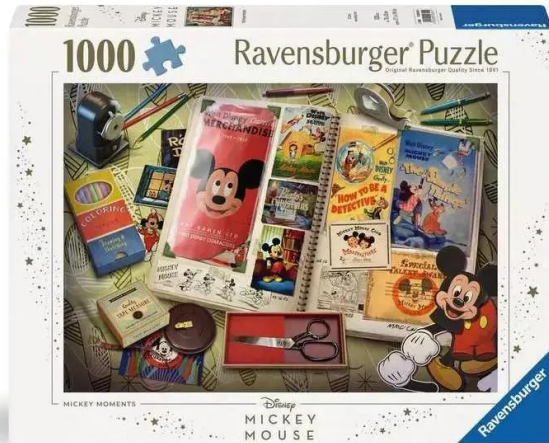

Item no.: 402062

1960 Mickey Moments

from **11,74 EUR**

Item no.: 402062
 shipping weight: 0.50 kg
 Manufacturer: Ravensburger AG

Product Description

The Disney Collector's Edition is a lovingly designed collector's edition that brings together all the famous Disney classics: Aladdin, Ariel, Cinderella, The Jungle Book, The Lion King, Susi and the Tramp and many, many more. Each puzzle is like a little journey into the wonderfully magical world of Disney, which has lost none of its magic to this day. Because their great stories of love, friendship and heroism are absolutely timeless and bring back fond memories. Ravensburger jigsaw puzzles mean puzzle fun in premium quality. They are backed by decades of experience in puzzle production and high quality standards for materials, motifs and design. For example, the characteristic puzzle pieces are produced using punching tools that are still manufactured with the utmost watchmaking precision in Ravensburg in Upper Swabia. This passion for quality, attention to detail and a huge selection of motifs make Ravensburger puzzles so unique and guarantee an unforgettable puzzle experience. From beginners to professionals: every puzzle lover will find the perfect puzzle here! Details- Item number: 12000842 - EAN: 4005555008422