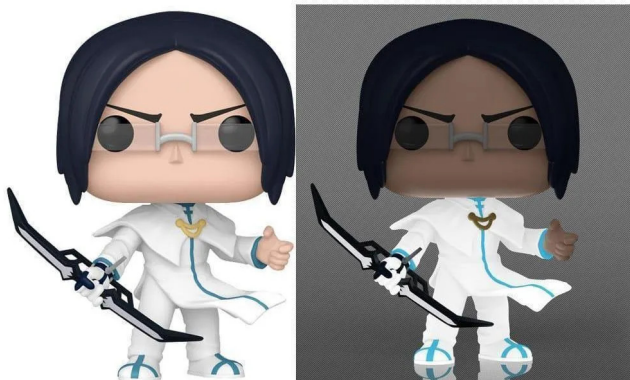

Item no.: 395602

FK75510 - Bleach POP! animation vinyl figures Uryu 9 cm assortment (6)

from **69,03 EUR**

Item no.: 395602
shipping weight: 1.00 kg
Manufacturer: Funko

Product Description

This vinyl figure comes from Funko's popular 'POP! Each figure is approx. 9 cm tall and comes in a window box. The assortment contains 6 figures (5 x regular version, 1 x Chase variant).