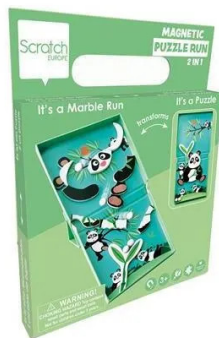

Item no.: 388982

Magnetspiel Panda SV

from **9,31 EUR**

Item no.: 388982
shipping weight: 0.20 kg
Manufacturer: Scratch

Product Description

Transform the fun puzzle into a challenging marble run and back! The 2-in-1 magnetic puzzle run offers you various play options. All components are magnetic, so you can put them anywhere on the fun background. Would you like one long marble run, or a marble run that splits? You can have whatever you like! Let your creativity and imagination run wild.