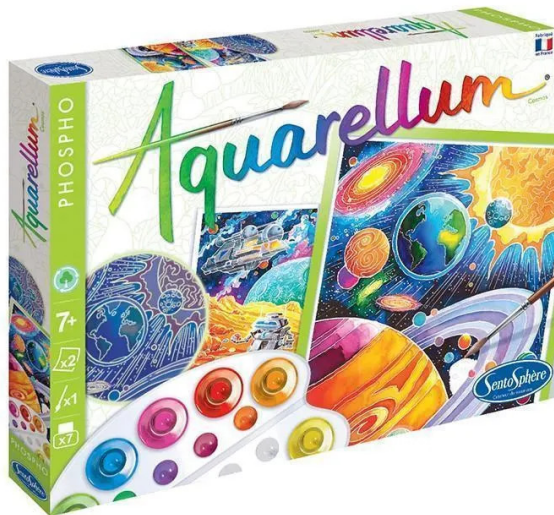

Item no.: 388736

3906413 - Aquarellum Noctilucent Cosmos

from 12,37 EUR

Item no.: 388736
 shipping weight: 0.50 kg
 Manufacturer: SentoSphère

Product Description

A beautiful solar system and cool robots! Enjoy a creative activity to bring these 2 images to life with water-based inks! When the lights are off, the outlines will still appear magical as they glow in the dark! Space fascinates everyone. Let your imagination run wild to paint these 2 beautiful pictures depicting the solar system and robots! At night, when the lights are off, you can still contemplate these illustrations as the outlines glow in the dark! Aquarellum Phospho is the best technique to discover the joys of watercolour painting and colour mixing, creating true masterpieces before enjoying a magical moment when the lights are off! This painting technique allows all ages to create beautiful works of art with ease. Here is the recipe for success:- High-quality, thick parchment paper that is perfect for watercolour painting as it does not crease.- Illustrations with glow-in-the-dark masked outlines that magically appear with every brushstroke. They prevent the colour from sticking to the masked areas. When the light goes out, the outlines of the illustrations are still magically visible!- Watercolour paints that blend perfectly and can be layered to create beautiful colour gradients.- A detailed guide to perceiving and mixing the colours.- A "Made in France" concept. This is the perfect craft activity to introduce young children to the art of painting and mixing colours while awakening their sense of concentration. The result is guaranteed to inspire artists of all levels and ages in their creative process. Refill packs are available. An eco-friendly product This range is made in France and is designed to be eco-friendly so that all ages can have fun while respecting the environment and future generations. Here are the eco-friendly measures implemented in the development of this range:- Paint pots made from 70% recycled PET- Non-toxic water-based paints- A pallet made from 70% recycled material- A cardboard box made from at least 80% recycled material FSC-certified- FSC-certified boards- 98% of the value of this product is made in France