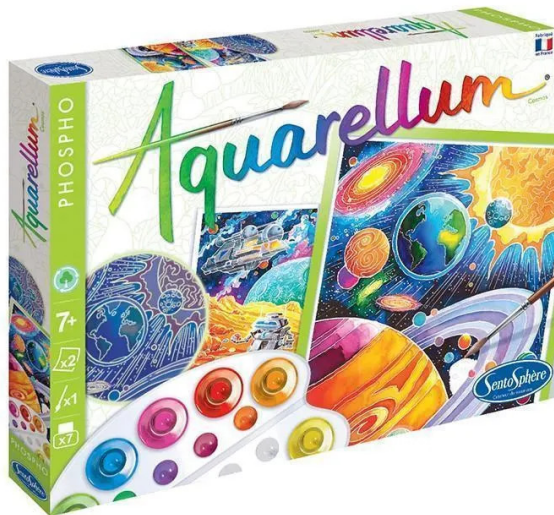

Item no.: 388736

3906413 - Aquarellum Noctilucent Cosmos

from 12,37 EUR

Item no.: 388736
shipping weight: 0.50 kg
Manufacturer: SentoSphère

Product Description

A beautiful solar system and cool robots! Enjoy a creative activity to bring these 2 images to life with water-based inks! When the lights are off, the outlines will still appear magical as they glow in the dark! Space fascinates everyone. Let your imagination run wild to paint these 2 beautiful pictures depicting the solar system and robots! At night, when the lights are off, you can still contemplate these illustrations as the outlines glow in the dark! Aquarellum Phospho is the best technique to discover the joys of watercolour painting and colour mixing, creating true masterpieces before enjoying a magical moment when the lights are off! This painting technique allows all ages to create beautiful works of art with ease. Here is the recipe for success:- High-quality, thick parchment paper that is perfect for watercolour painting as it does not crease.- Illustrations with glow-in-the-dark masked outlines that magically appear with every brushstroke. They prevent the colour from sticking to the masked areas. When the light goes out, the outlines of the illustrations are still magically visible!- Watercolour paints that blend perfectly and can be layered to create beautiful colour gradients.- A detailed guide to perceiving and mixing the colours.- A "Made in France" concept. This is the perfect craft activity to introduce young children to the art of painting and mixing colours while awakening their sense of concentration. The result is guaranteed to inspire artists of all levels and ages in their creative process. Refill packs are available. An eco-friendly product. This range is made in France and is designed to be eco-friendly so that all ages can have fun while respecting the environment and future generations. Here are the eco-friendly measures implemented in the development of this range:- Paint pots made from 70% recycled PET- Non-toxic water-based paints- A pallet made from 70% recycled material- A cardboard box made from at least 80% recycled material FSC-certified- FSC-certified boards- 98% of the value of this product is made in France