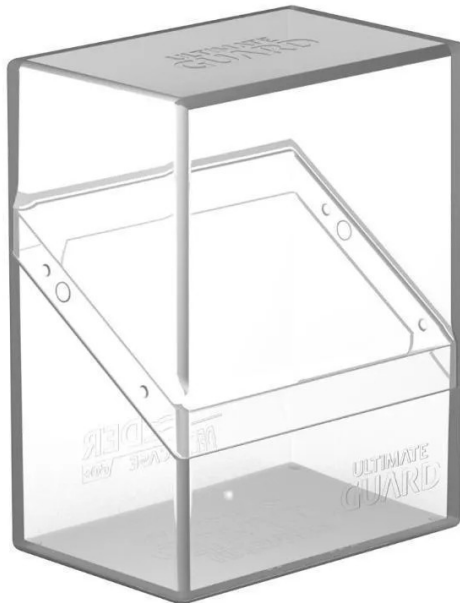

Item no.: 338819

UGD010887 - Boulder - 60+ Deck Case, Standard Size, Transparent

from **4,60 EUR**

Item no.: 338819
shipping weight: 0.10 kg
Manufacturer: Ultimate Guard

Product Description

Boulder - 60+ Deck Case, Standard Size, Transparent

Get a good grip on your deck with the Boulder(TM)!

Handy and solid deck case with super-easy opening. Holds up to 60 double-sleeved cards.

Attention! Not suitable for children under 36 months.

- Designed for 60 double-sleeved or 80 single-sleeved standard sized cards in Ultimate Guard Sleeves
- Durable and rigid box
- Designed to fit into other Ultimate Guard products: Superhive 550+, Arkhive 400+
- Secure closure

Technical data:

- Dimensions approx.: 76 x 98.5 x 49.9 mm
- Interior dimensions approx.: 68.5 x 93 x 46.5 mm

Specifications

Scan this QR code to
view the product
All details, up-to-date
prices and availability