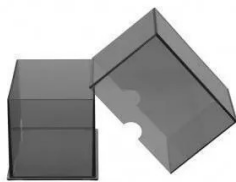

Item no.: 401657

UP - Eclipse 2-Piece Deck Box: Smoke Grey

from **4,44 EUR**

Item no.: 401657
shipping weight: 0.10 kg
Manufacturer: Ultra PRO

Product Description

Eclipse 2-Piece Boxes are designed with deck organization in mind. The stackable design lets you store decks with confidence, while the 12 translucent colors allow you to color coordinate and differentiate decks in your collection. The Eclipse 2-Piece Box stores 100+ double-sleeved cards and is made with acid-free, non-PVC materials for safe storage even when you don't have time to sleeve. Colors available are: Apple Red, Arctic White, Forest Green, Hot Pink, Jet Black, Lemon Yellow, Lime Green, Pacific Blue, Pumpkin Orange, Royal Purple, Sky Blue, and Smoke Grey. Smoke Grey translucent 2-piece polystyrene Deck Box for standard size trading cards Holds 100+ double-sleeved cards in Ultra PRO Deck Protector sleeves Stackable design for easy organization Made with acid-free, non-PVC materials Internal dimensions: 2.62 in. x 2.91 in. x 4.14 in.