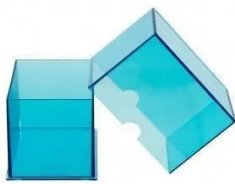

Item no.: 401656

UP - Eclipse 2-Piece Deck Box: Sky Blue

from **4,44 EUR**

Item no.: 401656
shipping weight: 0.10 kg
Manufacturer: Ultra PRO

Product Description

Eclipse 2-Piece Boxes are designed with deck organization in mind. The stackable design lets you store decks with confidence, while the 12 translucent colors allow you to color coordinate and differentiate decks in your collection. The Eclipse 2-Piece Box stores 100+ double-sleeved cards and is made with acid-free, non-PVC materials for safe storage even when you don't have time to sleeve. Colors available are: Apple Red, Arctic White, Forest Green, Hot Pink, Jet Black, Lemon Yellow, Lime Green, Pacific Blue, Pumpkin Orange, Royal Purple, Sky Blue, and Smoke Grey. Sky Blue translucent 2-piece polystyrene Deck Box for standard size trading cards Holds 100+ double-sleeved cards in Ultra PRO Deck Protector sleeves Stackable design for easy organization Made with acid-free, non-PVC materials Internal dimensions: 2.62 in. x 2.91 in. x 4.14 in.