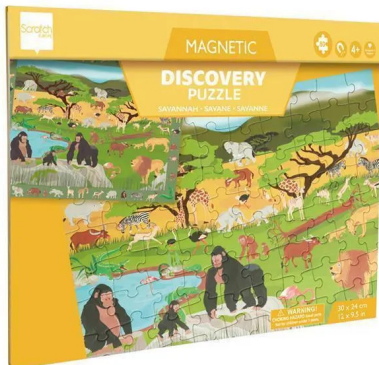

## Magnetic puzzle savannah large

from **13,42 EUR**

Item no.: 388944  
shipping weight: 0.20 kg  
Manufacturer: Scratch

### Product Description

This discovery puzzle has been specially designed to develop observation skills. After the 80-piece puzzle is finished, the search as a detective begins. Try to find all the dinosaurs you see on the board in the puzzle. Can you find them all? The puzzle is magnetic and is the perfect size to take with you wherever you go.