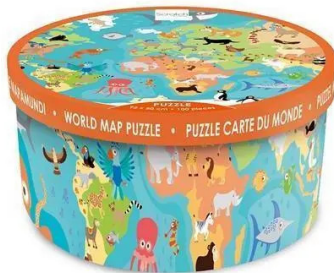

Item no.: 388925

Puzzle world map with animals 100 pieces

from **13,42 EUR**

Item no.: 388925
shipping weight: 0.60 kg
Manufacturer: Scratch

Product Description

Find out which animals live on each continent with this colourful world puzzle, from polar bears at the North Pole to kiwis in New Zealand. The many fun details in the picture make this puzzle an amazing expedition. The puzzle consists of 100 pieces and is suitable for puzzle enthusiasts aged 5 and over.