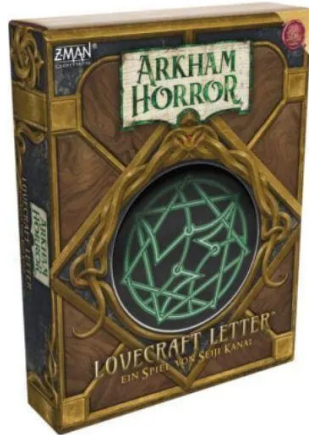

Item no.: 401571

ZMND0031 - Arkham Horror: Lovecraft Letter

from **13,37 EUR**

Item no.: 401571
shipping weight: 0.10 kg
Manufacturer: Z-Man Games

Product Description

Arkham Horror: Lovecraft Letter In Arkham Horror: Lovecraft Letter™, you are an investigator following a series of clues that have apparently been left for you. But be careful, because some clues contain forbidden secrets, while others are protected by menacing supernatural beings ...- Players: 2-6- Age: 14+- Minutes: 30+ Visit the eerie city of Arkham in this spooky version of the classic Lovecraft Letter™ card game. Explore the mysteries of the Cthulhu Mythos, face ancient horrors and find allies on the brink of madness. Who will manage to stay sane and evade Cthulhu, and who will succumb to the creeping darkness that lurks within you? Arkham Horror: Lovecraft Letter™ is a game of deduction, luck and risk for 2-6 players, based on the award-winning Love Letter™. Single game- Publisher: ZMAN- Genre: Card game- Category: Connoisseur games- Mechanism: Hand management, deduction Game contents- Playing cards 27- Overview cards 6- Mythos markers 18- Cloth bag 1- Game instructions 1