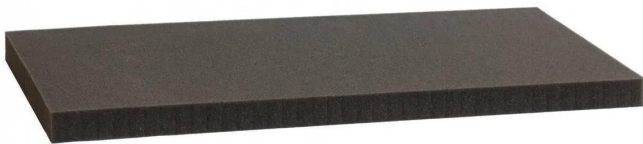

Item no.: 400987

ANBU020 - 550 mm x 350 mm x 20 mm grid foam cube foam - grid width 15 mm

from **14,57 EUR**

Item no.: 400987
shipping weight: 0.20 kg
Manufacturer: Feldherr

Product Description

550 mm x 350 mm x 20 mm grid foam cube foam - grid width 15 mm
Description: Cube foam as a drawer insert, for photo cases, aluminium cases, rucksacks, toolboxes and all other applications. Our cube foam has the dimensions 550 mm x 350 mm x 20 mm (55 cm x 35 cm x 2 cm). Thanks to its standardised dimensions, the cube foam inserts fit perfectly into many kitchen drawers, tool drawers, boxes, cases, rucksacks or other containers. Thanks to the rimless punching, the outer dimensions of the grid foam can be easily customised as required. The grid dimensions are 15 mm x 15 mm x 20 mm, making almost any shape possible. Customisation can be done by hand - no tools are required. We recommend our matching foam bases / foam covers or dimpled foam in various heights as additional padding under the inlay or as a protective cover on the inlay. -PU soft foam - Grid of 15 mm x 15 mm x 20 mm - Made in Germany - Chlorine-free and acid-free - Art. ID 56264 - Condition New - Variant ID ANBU020 - Model ANBU020 - Manufacturer Feldherr - Country of manufacture Germany - Content 1 piece - Dimensions 550x350x20mm - Customs tariff number 39239000 - EAN: 4052526371627