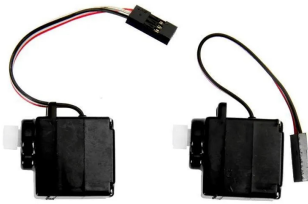

Item no.: 400606

1 SERVO SET (501001)W.CONNECTION

from **10,59 EUR**

Item no.: 400606
shipping weight: 0.10 kg
Manufacturer: Carrera

Product Description

Servo set with connection for mounting without soldering.