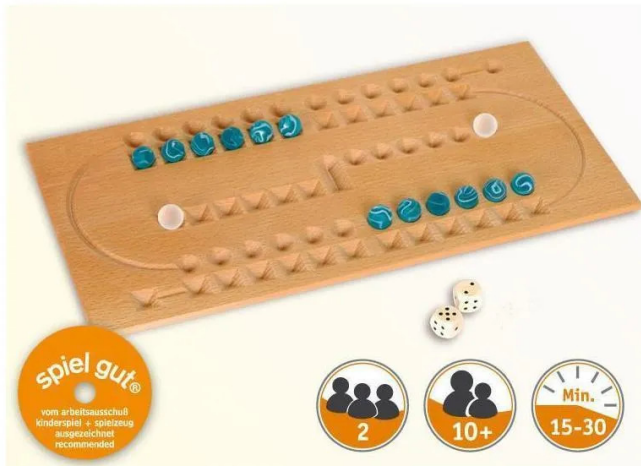

Item no.: 400670

52202106 - Samsara

from **63,85 EUR**

Item no.: 400670

shipping weight: 0.90 kg

Manufacturer: Gerhards Spiel und Design

Product Description

Samsara, with beech game board and marbles in turquoise by Thomas Weber Samsara - translated from Indian Sanskrit means "constant wandering". Game board 18 x 38 x 2 cm, in beech 12 game pieces and 2 scoring pieces (12 turquoise and 2 glass marbles) 2 eye dice In Indian Sanskrit, samsara means "constant wandering" and stands for the eternal cycle, the wheel of life. The game board also shows a circular path, represented by two tracks or 24 double spaces. These fields are round on one side and square on the other. The outer track leads to the finish field. As each player is allowed to move all the marbles, you can thwart your opponent's plans by skilfully moving the numbers rolled on the dice, and perhaps even pull a marble that you thought was already safely at the finish to your own side. The appeal of Samsara lies in recognising your own options and changing tracks in a tactically clever way. The winner is the first player to reach the centre with their scoring marker. Caution! Not suitable for children under the age of three. Small parts can be swallowed. Game board 18 x 38 x 2 cm, in beech 12 marbles and 2 scoring pieces (12 turquoise marbles and 2 glass balls) 2 eye dice For 2 people From 10 years Playing time: 15-30 mins.