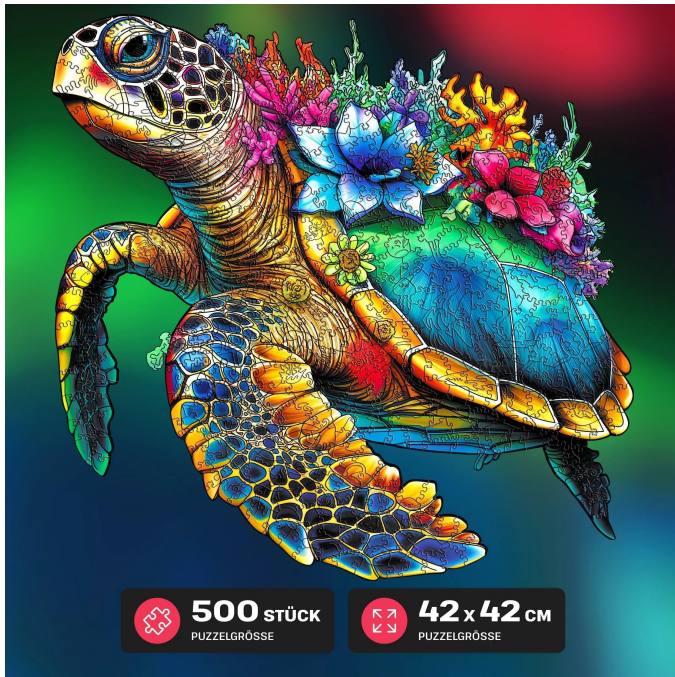

Item no.: 394600

## TURTLE - 500 PCS -

from **40,25 EUR**

Item no.: 394600  
shipping weight: 0.70 kg  
Manufacturer: ESC | Escape Welt