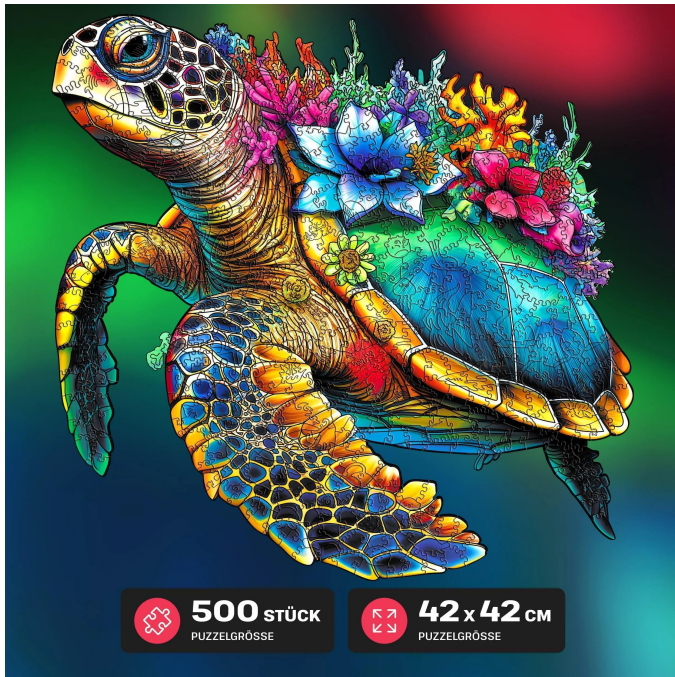

Item no.: 394600

TURTLE - 500 PCS -

from **40,25 EUR**

Item no.: 394600
shipping weight: 0.70 kg
Manufacturer: ESC | Escape Welt

Product Description

Spend quality time with your loved ones. Our puzzle is a great way to bring all your family and friends together. It's time to forget the daily grind! Psychologists recommend puzzles for meditation and stress management. Try something new. Escapewelt puzzles are characterised by the most unique shapes and designs. Challenge yourself. Puzzles train your brain and strengthen your mind. - High quality wooden puzzle, each piece unique. High-quality wooden puzzle, each puzzle piece is unique. - Very sturdy, 5 mm thick and a perfect fit. Surface with a very pleasant feel. - Puzzle diagram and adhesive film for the back included.