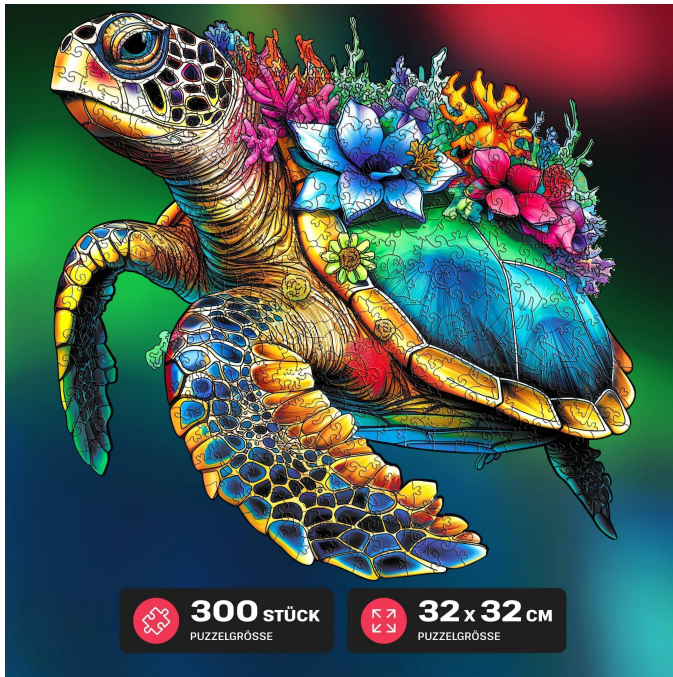

Item no.: 394599

TURTLE - 300 PCS -

from **29,91 EUR**

Item no.: 394599
shipping weight: 0.60 kg
Manufacturer: ESC | Escape Welt

Product Description

Spend quality time with your loved ones. Our puzzle is a great way to bring all your family and friends together. It's time to forget the daily grind! Psychologists recommend puzzles for meditation and stress management. Try something new. Escapewelt puzzles are characterised by the most unique shapes and designs. Challenge yourself. Puzzles train your brain and strengthen your mind. - High quality wooden puzzle, each piece unique. High-quality wooden puzzle, each puzzle piece is unique. - Very sturdy, 5 mm thick and a perfect fit. Surface with a very pleasant feel. - Puzzle diagram and adhesive film for the back included.