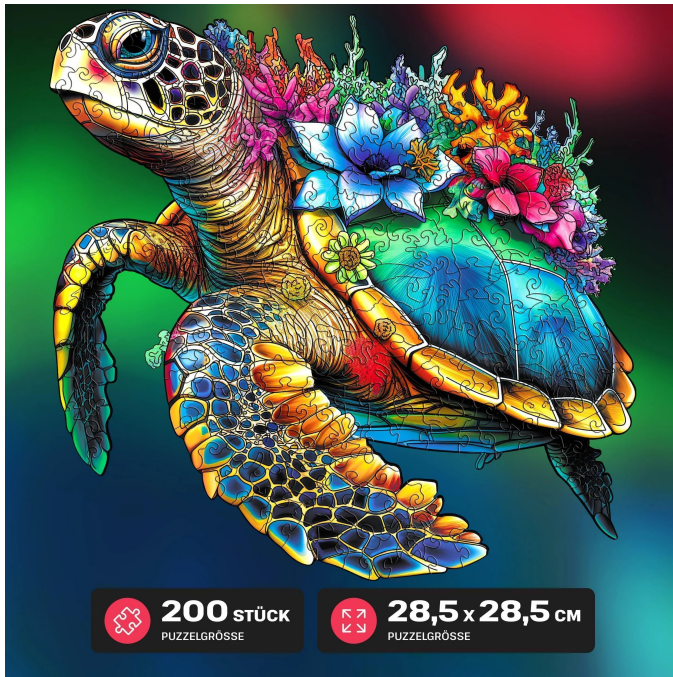

Item no.: 394598

## TURTLE - 200 PCS -

from **23,58 EUR**

Item no.: 394598  
shipping weight: 0.50 kg  
Manufacturer: ESC | Escape Welt