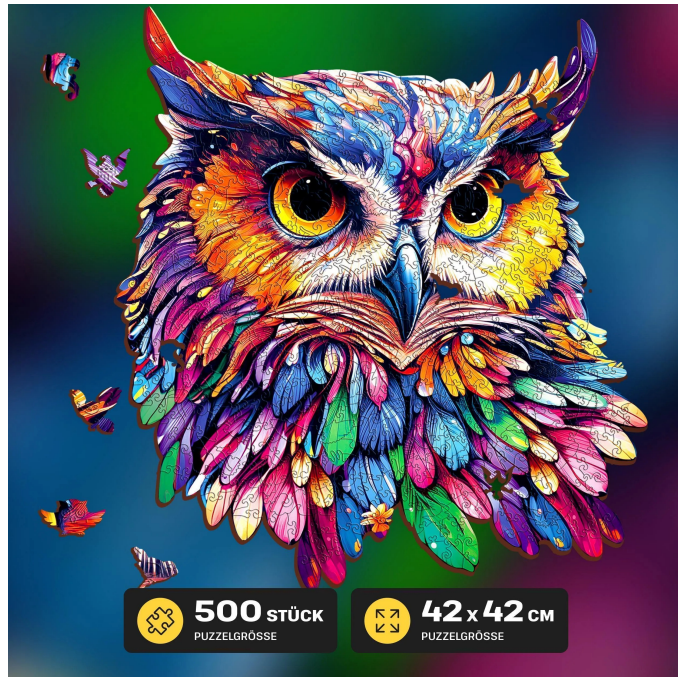

Item no.: 394597

## OWL - 500 PCS -

from **40,25 EUR**

Item no.: 394597  
shipping weight: 0.70 kg  
Manufacturer: ESC | Escape Welt