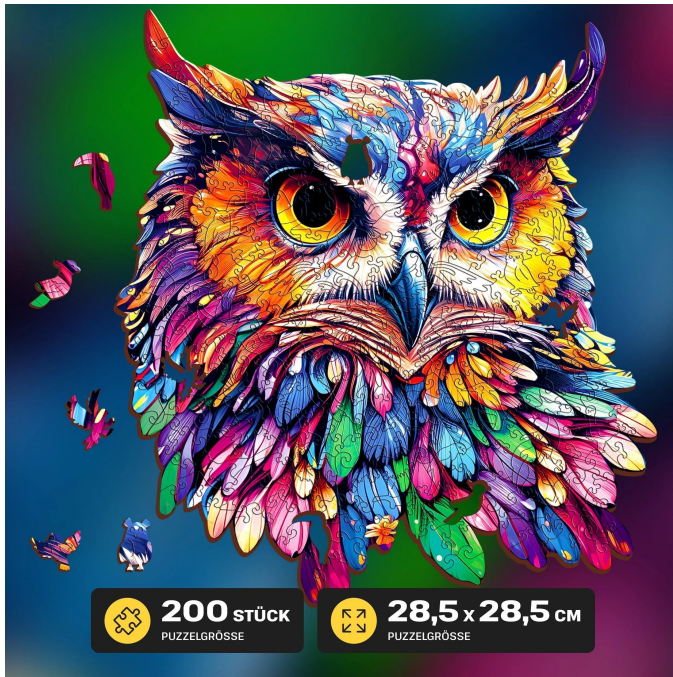

Item no.: 394595

OWL - 200 PCS -

from **23,58 EUR**

Item no.: 394595
shipping weight: 0.50 kg
Manufacturer: ESC | Escape Welt

Product Description

Spend quality time with your loved ones. Our puzzle is a great way to bring all your family and friends together. It's time to forget the daily grind! Psychologists recommend puzzles for meditation and stress management. Try something new. Escapewelt puzzles are characterised by the most unique shapes and designs. Challenge yourself. Puzzles train your brain and strengthen your mind. - High quality wooden puzzle, each piece unique. High-quality wooden puzzle, each puzzle piece is unique. - Very sturdy, 5 mm thick and a perfect fit. Surface with a very pleasant feel. - Puzzle diagram and adhesive foil for the back incl. Caution! Not suitable for children under 3 years.