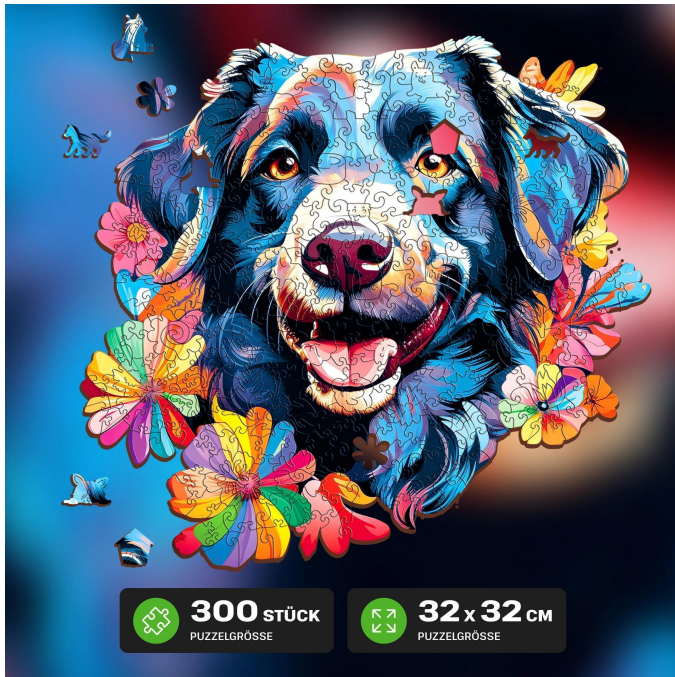

Item no.: 394593

DOG - 300 PCS -

from **29,91 EUR**

Item no.: 394593
shipping weight: 0.60 kg
Manufacturer: ESC | Escape Welt

Product Description

Spend quality time with your loved ones. Our puzzle is a great way to bring all your family and friends together. It's time to forget the daily grind! Psychologists recommend puzzles for meditation and stress management. Try something new. Escapewelt puzzles are characterised by the most unique shapes and designs. Challenge yourself. Puzzles train your brain and strengthen your mind. - High-quality wooden puzzle, each piece unique. High-quality wooden puzzle, each puzzle piece is unique. - Very sturdy, 5 mm thick and a perfect fit. Surface with a very pleasant feel. - Puzzle diagram and adhesive foil for the back incl. Caution! Not suitable for children under 3 years.