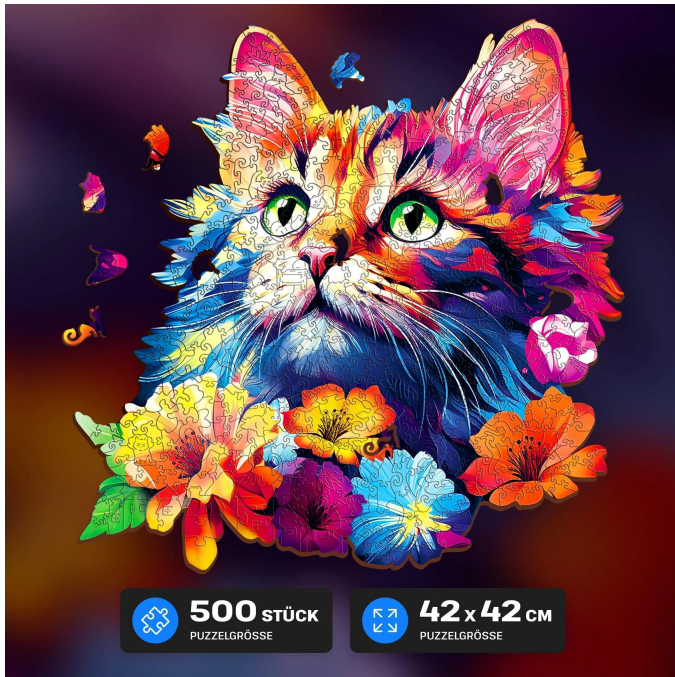

Item no.: 394591

CAT - 500 PCS -

from **40,25 EUR**

Item no.: 394591
shipping weight: 0.70 kg
Manufacturer: ESC | Escape Welt

Product Description

Spend quality time with your loved ones. Our puzzle is a great way to bring all your family and friends together. It's time to forget the daily grind! Psychologists recommend puzzles for meditation and stress management. Try something new. Escapewelt puzzles are characterised by the most unique shapes and designs. Challenge yourself. Puzzles train your brain and strengthen your mind. - High quality wooden puzzle, each piece unique. High-quality wooden puzzle, each puzzle piece is unique. - Very sturdy, 5 mm thick and a perfect fit. Surface with a very pleasant feel. - Puzzle diagram and adhesive foil for the back incl. Caution! Not suitable for children under 3 years.