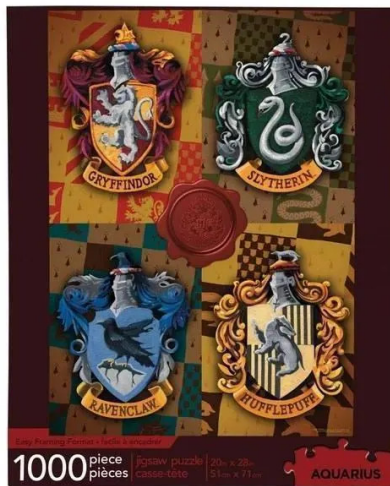

Item no.: 366722

Harry Potter Puzzle Crests (1000 pieces)

from **5,60 EUR**

Item no.: 366722

shipping weight: 0.60 kg

Manufacturer: Aquarius Entertainment

Product Description

Puzzles Harry Potter

- Officially licensed puzzle
- 1000 pieces
- Dimensions: 71 x 51 cm

Caution. Not suitable for children under 36 months.

- 1000 parts
- Dimensions: 71 x 51 cm

Specifications

Scan this QR code to
view the product