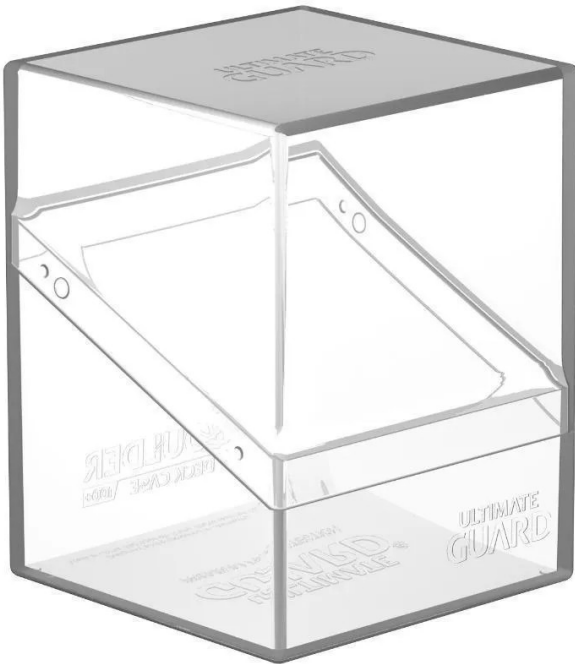

Item no.: 340330

UGD010894 - Boulder Deck Case - 100+ Cards, Standardsize, transparent

from **6,18 EUR**

Item no.: 340330
shipping weight: 0.20 kg
Manufacturer: Ultimate Guard

Product Description

Boulder Deck Case - 100+ Cards, Standardsize, transparent

Handy and solid deck case with soft-touch surface and super-easy opening. Holds up to 100 double-sleeved cards. Modularly designed to fit perfectly in Flip'n'Tray and ArkHive cases.

Attention! Not suitable for children under 36 months./ No cards included.

- Durable and rigid box
- Secure closure
- Soft-touch surface
- Designed to fit into other Ultimate Guard products: Superhive 550+, Arkhive 400+, Arkhive 800+, FlipnTray 80+, Twin FlipnTray 160+
- Designed for 100 double-sleeved or 120 single-sleeved standard sized cards in Ultimate Guard Sleeves