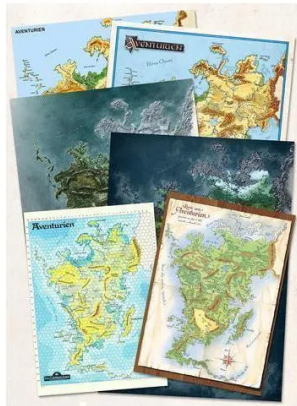

Item no.: 385044

US26061 - DSA - 40 years of The Black Eye - Aventuria

from **30,68 EUR**

Item no.: 385044
shipping weight: 1.00 kg
Manufacturer: Ulisses Spiele

Product Description

40 years of The Dark Eye - that also means 40 years of Aventuria! Four decades in which the multifaceted continent has been home to countless adventurers and the setting for many stories, from the smallest incidents to huge, epic conflicts. These 40 years have also seen numerous maps of the continent, and this set celebrates them all! Six large-format prints invite you on a journey through the Aventuria maps of all five DSA editions, from the hexes of the adventure expansion game to the very latest depictions of recent years. All six maps are supplied rolled up and can therefore be unrolled in all their splendour on the gaming table or draped as wall decorations. And as each card is printed on its own sheet, nobody is spoilt for choice if several are to be used at the same time. The cards included are: - The map from the Adventure Expansion Game (1985) DIN A2 - The map by Thomas Römer from "The Land of the Black Eye" (1990) DIN A1 - The map by Ina Kramer, which was first included in the DSA-3 base box (1993) DIN A2 - The map by Ralf Berszuck from "The World of the Black Eye" (1999) DIN A1 - The map by Markus Holzum, which was introduced with the Fifth Edition (2015) DIN A1 - The map by Steffen Brand, which is the most up-to-date depiction of Aventuria DIN A1 In addition, the set contains a small booklet (DinA 4, 16 pages) with further information and exclusive insights into the real-world history of the continent that has captivated us all for so long.