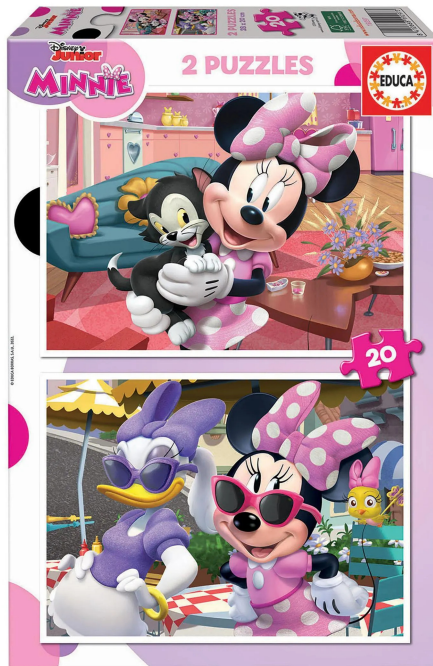

Item no.: 398605

Disney - Minni

from **7,69 EUR**

Item no.: 398605
shipping weight: 0.10 kg
Manufacturer: Educa

Product Description

Larger pieces that are easier for children to put together. Pictures with bold, attractive colours and a shiny surface for a more eye-catching puzzle. 2 puzzles in each box. Attractive and deeper box with cute and attractive design. More stability on the shelf. Approximate size of the assembled puzzle: 28 x 20 cm. © Disney