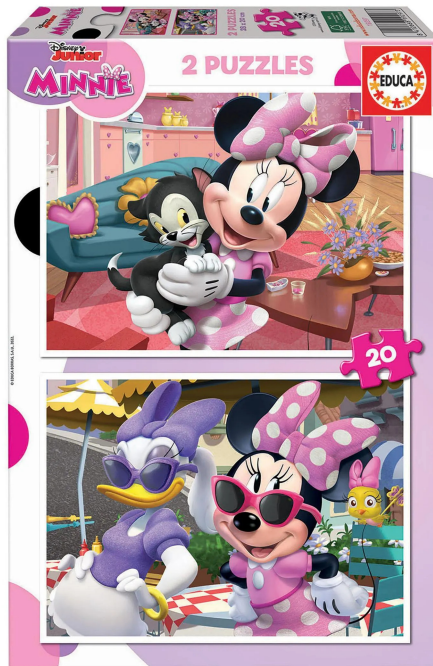

Item no.: 398605

Disney - Minni

from **7,40 EUR**

Item no.: 398605
shipping weight: 0.10 kg
Manufacturer: Educa

Product Description

Larger pieces that are easier for children to put together. Pictures with bold, attractive colours and a shiny surface for a more eye-catching puzzle. 2 puzzles in each box. Attractive and deeper box with cute and attractive design. More stability on the shelf. Approximate size of the assembled puzzle: 28 x 20 cm. © Disney