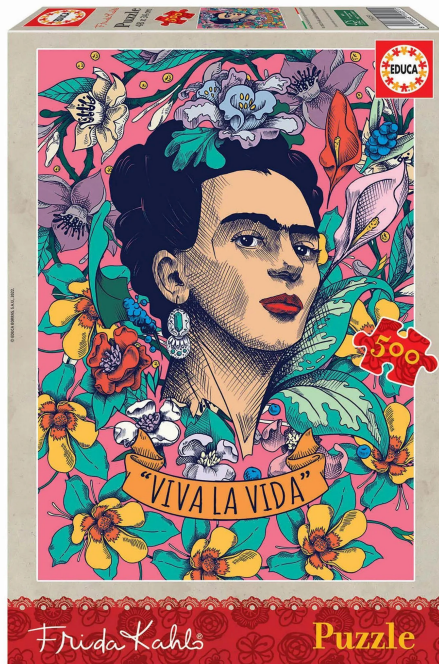

Item no.: 398632

Frida Kahlo - Viva la vida

from **7,69 EUR**

Item no.: 398632
shipping weight: 0.40 kg
Manufacturer: Educa

Product Description

Educa® offers you the most comprehensive collection of jigsaw puzzles for adults on the market, with sizes ranging from 300 to 42000 pieces and with the best pictures and the most entertaining figures. Approximate size of the assembled puzzle: 34 x 48 cm.