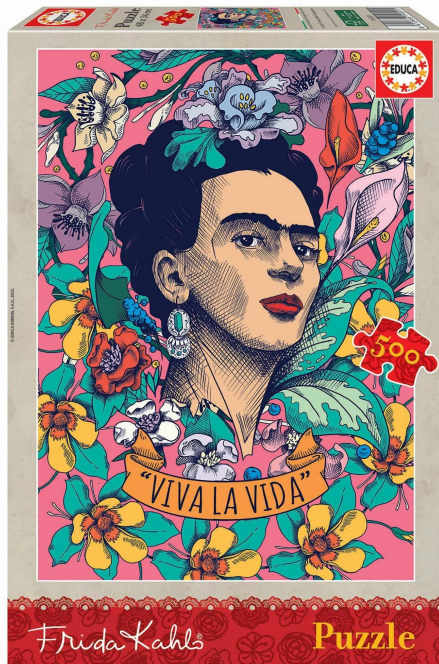

Item no.: 398632

Frida Kahlo - Viva la vida

from **7,40 EUR**

Item no.: 398632
shipping weight: 0.40 kg
Manufacturer: Educa

Product Description

Educa® offers you the most comprehensive collection of jigsaw puzzles for adults on the market, with sizes ranging from 300 to 42000 pieces and with the best pictures and the most entertaining figures. Approximate size of the assembled puzzle: 34 x 48 cm.