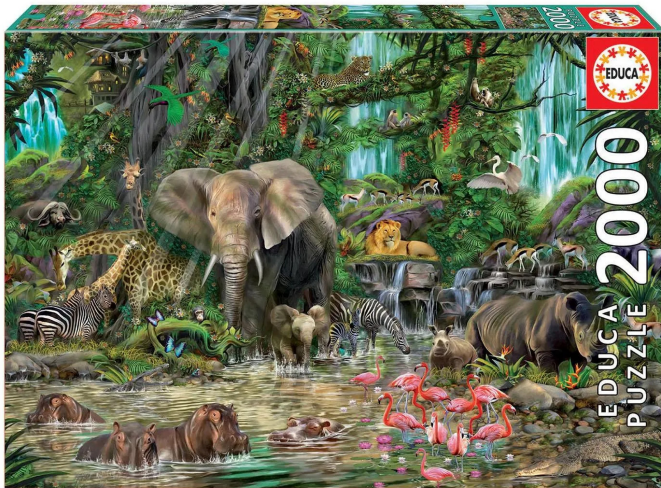

Item no.: 398640

African jungle

from **21,33 EUR**

Item no.: 398640
shipping weight: 2.00 kg
Manufacturer: Educa

Product Description

Educa® offers you the most complete collection of puzzles for adults on the market, with sizes from 300 to 42000 pieces and with the best pictures and the funniest characters. Size of the assembled puzzle: 96 x 68 cm

Specifications

Scan this QR code to
view the product
All details, up-to-date
prices and availability