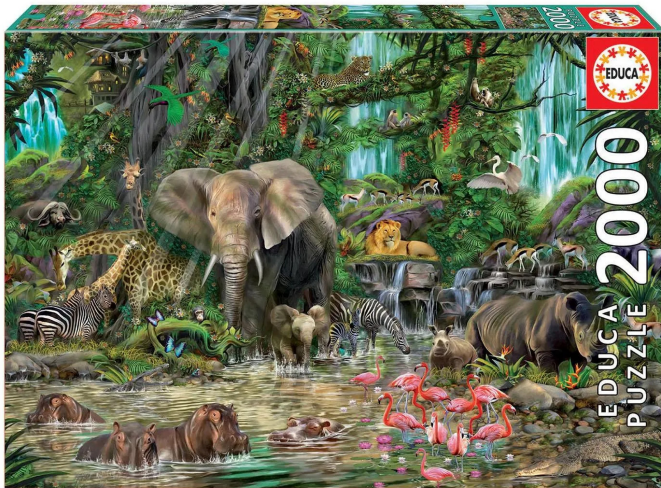

Item no.: 398640

## African jungle

from **21,33 EUR**

Item no.: 398640  
shipping weight: 2.00 kg  
Manufacturer: Educa