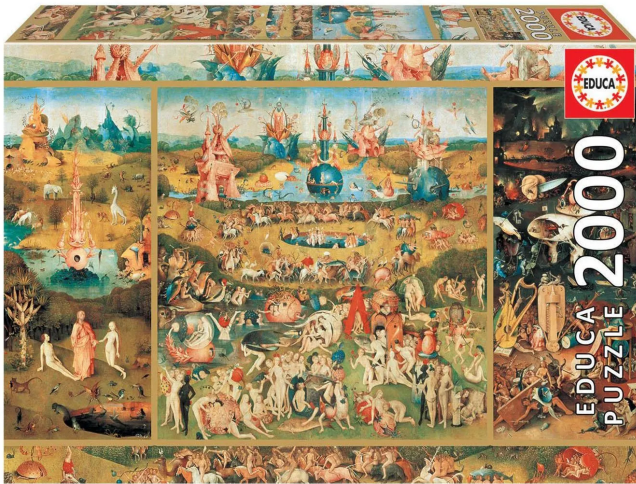

Item no.: 398656

The Garden of Earthly Delights

from **20,51 EUR**

Item no.: 398656
shipping weight: 1.50 kg
Manufacturer: Educa

Product Description

Educa® offers you the most comprehensive collection of jigsaw puzzles for adults on the market, with sizes from 500 to 42000 pieces and with the best pictures and the most entertaining figures. Approximate size of the assembled puzzle: 96 x 68 cm.

Specifications

Scan this QR code to
view the product
All details, up-to-date
prices and availability