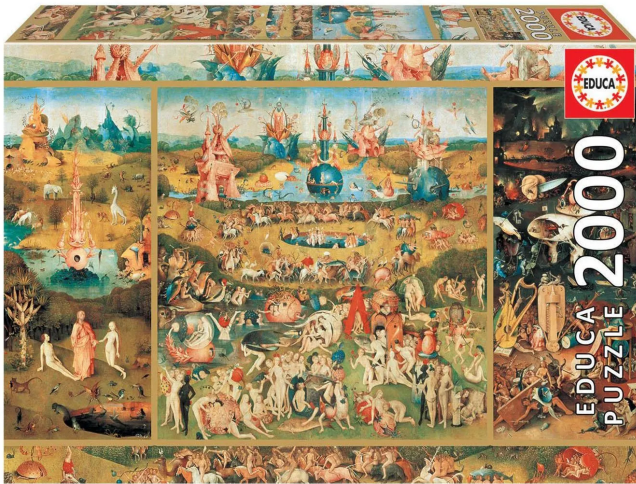

Item no.: 398656

The Garden of Earthly Delights

from **20,51 EUR**

Item no.: 398656
shipping weight: 1.50 kg
Manufacturer: Educa

Product Description

Educa® offers you the most comprehensive collection of jigsaw puzzles for adults on the market, with sizes from 500 to 42000 pieces and with the best pictures and the most entertaining figures. Approximate size of the assembled puzzle: 96 x 68 cm.