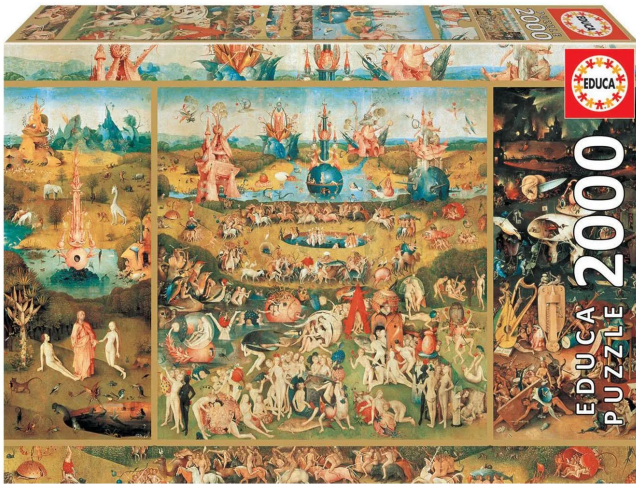

Item no.: 398656

The Garden of Earthly Delights

from **21,33 EUR**

Item no.: 398656
shipping weight: 1.50 kg
Manufacturer: Educa

Product Description

Educa® offers you the most comprehensive collection of jigsaw puzzles for adults on the market, with sizes from 500 to 42000 pieces and with the best pictures and the most entertaining figures. Approximate size of the assembled puzzle: 96 x 68 cm.