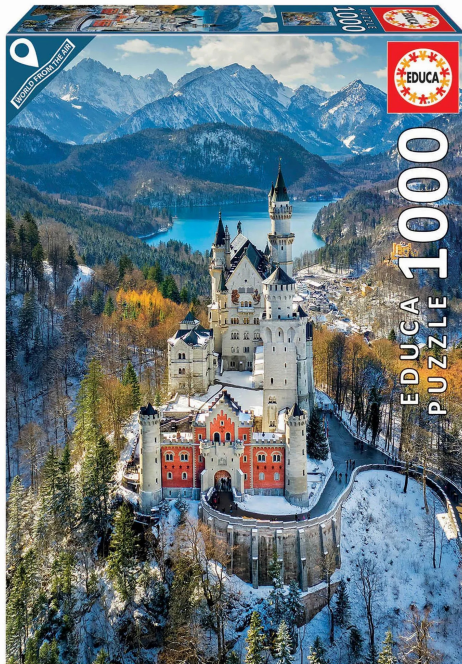

Item no.: 398655

Neuschwanstein Castle

from **10,20 EUR**

Item no.: 398655
shipping weight: 1.00 kg
Manufacturer: Educa

Product Description

Educa® offers you the most extensive collection of jigsaw puzzles for adults on the market, with sizes ranging from 300 to 42000 pieces and with the best pictures and the most entertaining figures. Approximate size of the assembled puzzle: 68 x 48 cm.