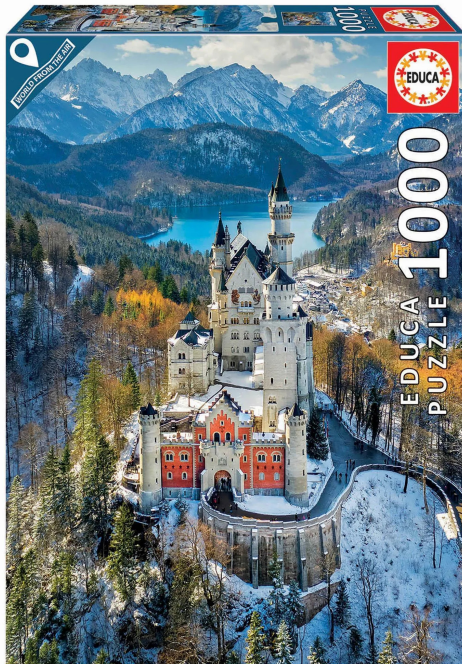

Item no.: 398655

Neuschwanstein Castle

from **10,61 EUR**

Item no.: 398655
shipping weight: 1.00 kg
Manufacturer: Educa

Product Description

Educa® offers you the most extensive collection of jigsaw puzzles for adults on the market, with sizes ranging from 300 to 42000 pieces and with the best pictures and the most entertaining figures. Approximate size of the assembled puzzle: 68 x 48 cm.